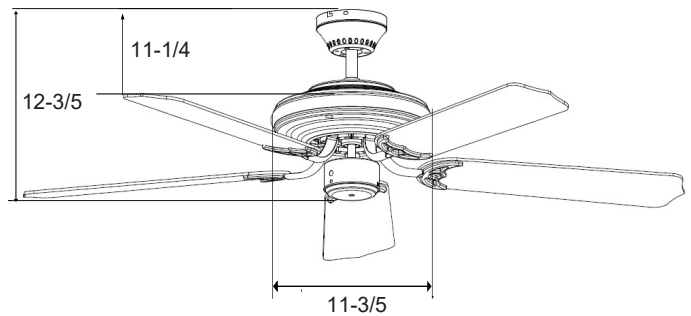

1051

120V

Catalog #:		Type
Project:		Date
Prepared by:		

Caribbean, 5-Blade 52" Fan

DESCRIPTION

The Caribbean Series - 5-blade 52" sweep fan is a timeless and reliable classic that compliments any interior space.

DESIGN FEATURES

Motor

- 3-Speed | Reversible
- AC Motor | 153 x 12 mm motor | 3 capacitor
- RPM: High: 170 Low: 70
- 4180 CFM | 65.74 W | Efficiency = 65
- 52" Lead wire | 4" down rod included

Blades

- 5-Blade, 52" sweep
- Construction: MDF¹
- 12° blade pitch

Light Kit

- Light kit adaptable

Dimensions

12-3/5"	11-3/5"	11-1/4"
Height (lowest point)	Width (housing)	Height (top of blade)

Controls:

- Pull Chain
- Optional Remote Control (sold separately) RC-10
- Optional Wall Control (sold separately) WC-4 | WC-8 | WC-13 | WC-16