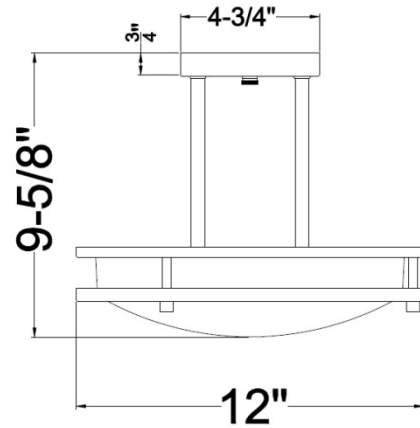

RP

LIGHTING • FANS

|              |
|--------------|
| Type:        |
| Project:     |
| Comments:    |
| Prepared By: |

|                             |                                    |
|-----------------------------|------------------------------------|
| Category #:                 | 4341                               |
| Family:                     | LED                                |
| Product Category:           | Ceiling Mount                      |
| Description:                | 12" Semi Flush Mount               |
| Finish                      | Brushed nickel & Oil rubbed bronze |
| <b>Design Features</b>      |                                    |
| Dimmable                    | Yes                                |
| CRI                         | 80                                 |
| Color Temperature           | 3000K                              |
| Lumens                      | 1000                               |
| Wattage                     | 15                                 |
| Voltage                     | 120V-60Hz                          |
| Lamp                        | Light Emitting Diode               |
| Lamp Life                   | 50,000 hours                       |
| <b>Warranty</b>             | <b>5 year limited warranty</b>     |
| <b>Dimensions</b>           |                                    |
| Height                      | 9"                                 |
| Width                       | 12"                                |
| <b>Material</b>             |                                    |
| Lens                        | Opal Acrylic                       |
| Frame                       | Steel                              |
| <b>Listing</b>              |                                    |
| Energy Star                 | Yes                                |
| ETL/UL                      | ETLus                              |
| <b>Glass Replacement ID</b> |                                    |
| Item ID #                   | 4341L                              |