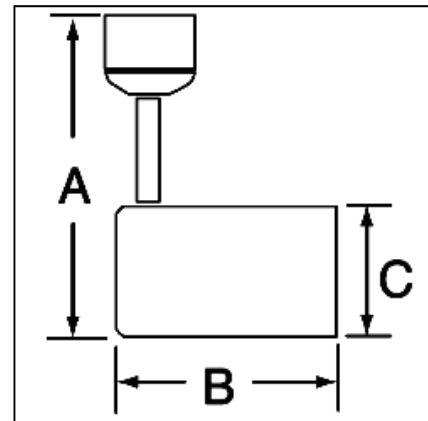

7552G Line Voltage Track Head

7552GBK Black
7552GWH White

Features:

- Square Head
- 120V
- 50W Max
- GU10 Lamp
- Dimensions (Refer to Drawing, Below)
 - A = 4 1/2"
 - B = 2 3/4"
 - C = 2 1/4"
- Available Finishes:
 - Black
 - White