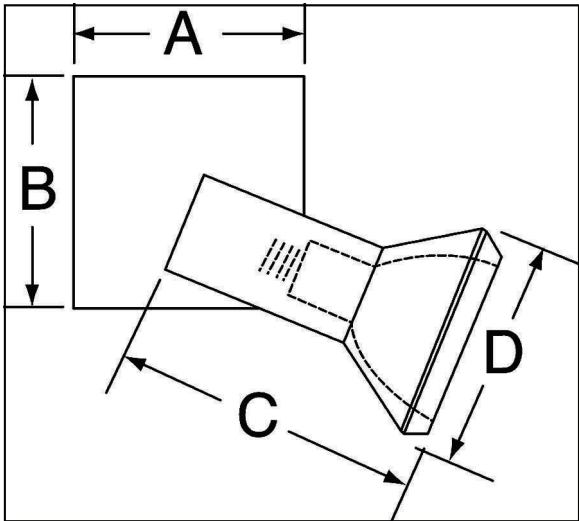

7585 HID Track Fixture

7585BA Brushed Aluminum
 7585BK Black

Features:

- HID
- G12 Lamp
- 35W
- Dimensions (Refer to Drawing, Below)
 - A = 8"
 - B = 6 1/2"
 - C = 3 5/8"
 - D = 6 13/16"
- Available Finishes:
 - Black
 - Brushed Aluminum