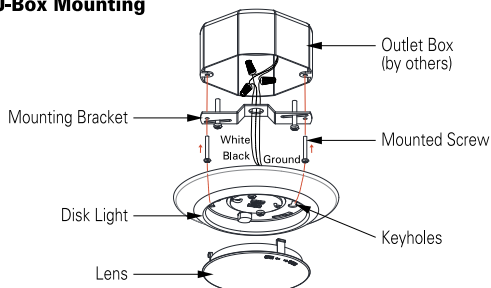

J-Box Mounting

ORDERING GUIDE

Example: 8556BN-90-3K-R

Model #	Finish	CRI	CCT	Retrofit
8556		-90		
8556	BN : Brushed Nickel * BK : Black * WH : White	-90	-27K : 2700K -3K : 3000K -4K : 4000K -5CCT	(blank) no retrofit -R : Retrofit

*Available in -3K or -4K only

TEL: 800.937.6925 | Fax: 800.207.9509 | www.rplighting.com

Specifications and dimensions subject to change without notice.

8556-90-3K &
8556-90-4K CCT Only

LED Lamps

Other Components

1/24/25 R9

LIGHTING • FANS