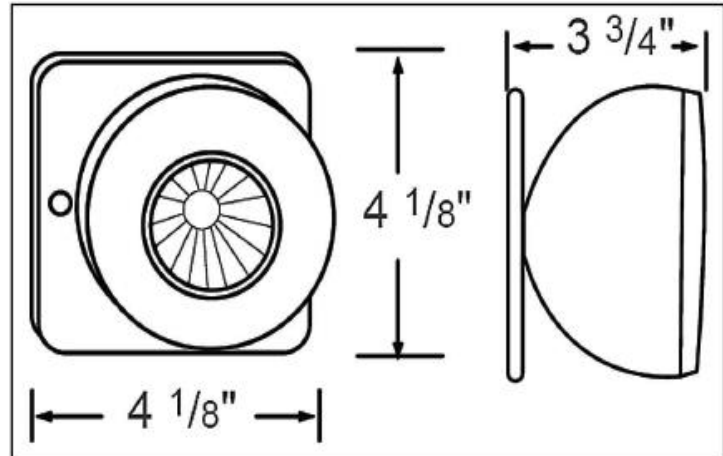

RH3WH/RH3WH-2

RH3WH
RH3WH-2

6V-Remote emergency head
12V Remote emergency head

Features:

- ETL listed for damp location.
- RH3WH – 6V, 7W MR16 lamp included.
- RH3WH-2 – 12V, 7W MR16 lamp included.
- Injection molded thermoplastic housing.
- Fits on standard box.