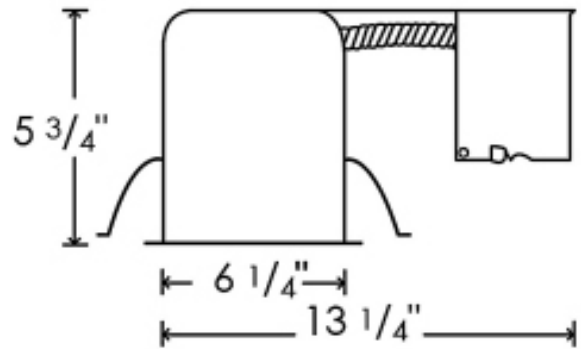

RP

LIGHTING • FANS

Type:
Project:
Comments:
Prepared By:

<b>Part #</b>	<b>8104HRICA</b>
Category #:	8104
Family:	Recessed
Product Category:	Recessed Down Light
Description:	6" Shallow Incandescent IC rated housing remodel
<b>Design Features</b>	
Connectors	3 part quick connectors pre installed in all J Boxes
Construction	Remodel
Thermal Protection	Protected against misuse of insulation and improper wiring
IC Rating	IC rated for direct contact with non cellulose type insulation
J Box	Listed for feed through wiring (4 in-4 out) and seven ½" knockouts
Wattage	Up to 75W
Voltage	120V-60Hz
Socket	Socket is adjustable for proper positioning of different lamps types.
Housing	Adjusts to fit up to 1-1/4" ceiling thickness. 5-1/2" height allows use in 2" x 6" joist construction.
<b>Warranty</b>	<b>1 year limited warranty</b>
<b>Listing</b>	
ETL/UL	cULus certified for damp location
Meets Washington's State energy code for restricted airflow	