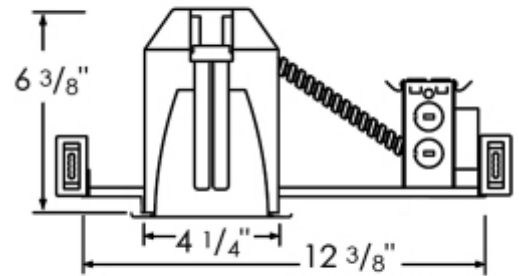

RP

LIGHTING • FANS

Type:
Project:
Comments:
Prepared By:

Part #	8194HA
Category #:	8194
Product Category:	Recessed Fluorescent
Description:	4" IC rated Airtight Compact fluorescent housing
Design Features	
Thermal Protection	Protected against misuse of insulation and improper wiring
IC Rating	IC rated for direct contact w/ non cellulose type insulation
J Box	Listed for feed through wiring (4 in-4 out) and five ½" knockouts and four non metallic cable knockouts w/ strain clamps
Bar hangers	Pre installed allowing for position at any point w/in a 24" joist span. Can be turned 90° on plaster frame, & to fit T-bar spine w/out additional clamps for use in drop ceilings.
Nails	Pre installed captive nails on bar hangers
Wattage	1x13W & 1x18W
Lamp	G24/GX24 socket
Voltage	120V-60Hz
Warranty	1 year limited warranty
Listing	
ETL/UL	cULus for damp location
Meets Washington's State energy code for restricted airflow	

Trim Options

	Type	Item#	Finishes	O.D.
	Baffle	8701	Black, white, oil rubbed bronze Optional BA, BK rings.	5"
	Shower Trim, Fresnel	8702FS	Wet location listed.	5"
	Reflector	8703	White, Clear, Brushed aluminum Optional BA, BK rings	5"
	Satin Glass	8704	Wet location listed White	5"
	Shower, Albalite	8705AL	Wet location listed	5"
	Eyeball	8706	Brushed Aluminum, black, white	5"
	Wall Wash	8707WW	White	5"
	Satin Bubble Glass	8710	Wet location listed White	5"
	Pin Hole	8721PN	White	5"
	Gimbal	8740	Black, white, brushed aluminum	5"
	Baffle	8701	Black, white, oil rubbed bronze Optional BA, BK rings.	5"

Additional Information

1. Adjusts to fit up to 1" ceiling thickness.
2. 6-3/8" height allows use in 2" x 8" joist construction.