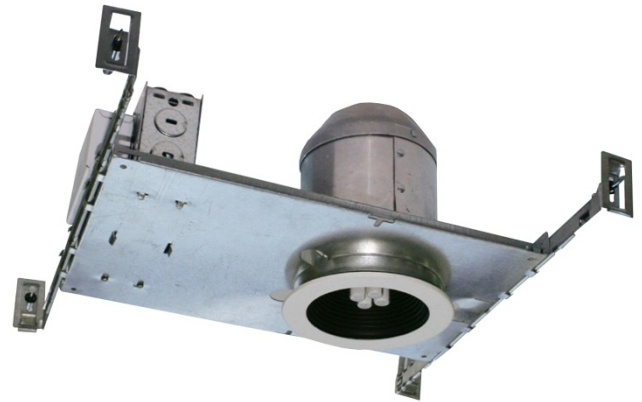

RP

LIGHTING • FANS

Type:
Project:
Comments:
Prepared By:

Part #	8194HA
Category #:	8194
Product Category:	Recessed Fluorescent
Description:	4" IC rated Airtight Compact fluorescent housing
Design Features	
Thermal Protection	Protected against misuse of insulation and improper wiring
IC Rating	IC rated for direct contact w/ non cellulose type insulation
J Box	Listed for feed through wiring (4 in-4 out) and five ½" knockouts and four non metallic cable knockouts w/ strain clamps
Bar hangers	Pre installed allowing for position at any point w/in a 24" joist span. Can be turned 90° on plaster frame, & to fit T-bar spine w/out additional clamps for use in drop ceilings.
Nails	Pre installed captive nails on bar hangers
Wattage	1x13W & 1x18W
Lamp	G24/GX24 socket
Voltage	120V-60Hz
Warranty	1 year limited warranty
Listing	
ETL/UL	cULus for damp location
Meets Washington's State energy code for restricted airflow	

Trim Options

	Type	Item#	Finishes	O.D.
	Baffle	8701	Black, white, oil rubbed bronze Optional BA, BK rings.	5"
	Shower Trim, Fresnel	8702FS	Wet location listed.	5"
	Reflector	8703	White, Clear, Brushed aluminum Optional BA, BK rings	5"
	Satin Glass	8704	Wet location listed White	5"
	Shower, Albalite	8705AL	Wet location listed	5"
	Eyeball	8706	Brushed Aluminum, black, white	5"
	Wall Wash	8707WW	White	5"
	Satin Bubble Glass	8710	Wet location listed White	5"
	Pin Hole	8721PN	White	5"
	Gimbal	8740	Black, white, brushed aluminum	5"
	Baffle	8701	Black, white, oil rubbed bronze Optional BA, BK rings.	5"

Additional Information

1. Adjusts to fit up to 1" ceiling thickness.
2. 6-3/8" height allows use in 2" x 8" joist construction.