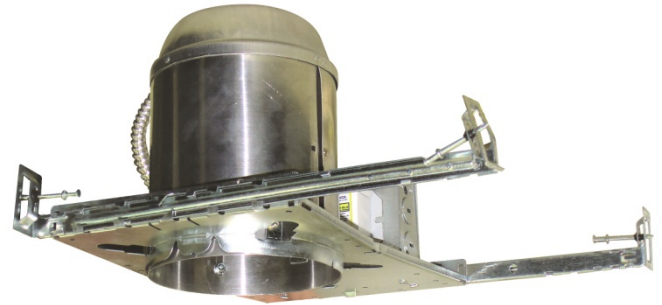

RP

LIGHTING • FANS

Type:
Project:
Comments:
Prepared By:

<b>Part #</b>	<b>8195HA</b>
Category #:	8195
Description:	5" IC rated Airtight Compact fluorescent housing
<b>Design Features</b>	
Thermal Protection	Protected against misuse of insulation and improper wiring
IC Rating	IC rated for direct contact w/ non cellulose type insulation
J Box	Listed for feed through wiring (4 in-4 out) and five ½" knockouts & four non metallic cable knockouts w/ strain clamps
Bar hangers	Pre installed allowing for position at any point w/in a 24" joist span. Can be turned 90° on plaster frame, & to fit T-bar spine w/out additional clamps for use in drop ceilings.
Nails	Pre installed captive nails on bar hangers
Wattage	13W, 18W, 26W
Lamp	G24/GX24
Voltage	120V
<b>Warranty</b>	<b>1 year limited warranty</b>
<b>Listing</b>	
ETL/UL	cULus for damp location
Meets Washington's State energy code for restricted airflow	

## Trim Options

---

	Type	Item#	Finishes	O.D.
	Reflector	8634	Brushed Aluminum	6 3/4"

## Additional Information

---

1. Adjusts to fit up to 1" ceiling thickness.
2. 7-1/16" height allows use in 2" x 8" joist construction.
3. Adjustable socket plate for proper positioning of different lamp types.