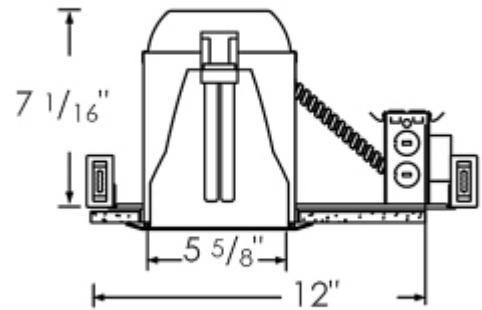

RP

LIGHTING • FANS

Type:
Project:
Comments:
Prepared By:

<b>Part #</b>	<b>8195HA</b>
Category #:	8195
Description:	5" IC rated Airtight Compact fluorescent housing
<b>Design Features</b>	
Thermal Protection	Protected against misuse of insulation and improper wiring
IC Rating	IC rated for direct contact w/ non cellulose type insulation
J Box	Listed for feed through wiring (4 in-4 out) and five ½" knockouts & four non metallic cable knockouts w/ strain clamps
Bar hangers	Pre installed allowing for position at any point w/in a 24" joist span. Can be turned 90° on plaster frame, & to fit T-bar spine w/out additional clamps for use in drop ceilings.
Nails	Pre installed captive nails on bar hangers
Wattage	13W, 18W, 26W
Lamp	G24/GX24
Voltage	120V
<b>Warranty</b>	<b>1 year limited warranty</b>
<b>Listing</b>	
ETL/UL	cULus for damp location
Meets Washington's State energy code for restricted airflow	

## Trim Options

---

	Type	Item#	Finishes	O.D.
	Reflector	8634	Brushed Aluminum	6 3/4"

## Additional Information

---

1. Adjusts to fit up to 1" ceiling thickness.
2. 7-1/16" height allows use in 2" x 8" joist construction.
3. Adjustable socket plate for proper positioning of different lamp types.