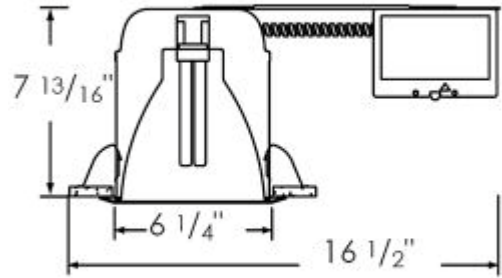

RP

LIGHTING • FANS

Type:
Project:
Comments:
Prepared By:

<b>Part #</b>	<b>8198HRA</b>
Description:	6" IC Airtight remodel fluorescent housing
<b>Design Features</b>	
Thermal Protection	Protected against misuse of insulation and improper wiring
Fit	Adjusts to fit up to 1" ceiling thickness. 7-13/16" height allows use in 2" x 8" joist construction.
IC Rating	IC rated for direct contact with non cellulose insulation
J Box	Listed for feed through wiring (4 in-4 out) and five 1/2" knockouts & four non metallic cable knockouts w/ strain clamps
Connectors	3-port quick connectors
Ballast	Electronic HPF High Power Factor for 4 pin lamp
Lamps	Vertically mounted G24/Gx24
Wattage	1x13W, 1x18W & 26W
Voltage	120V
<b>Warranty</b>	<b>1 year limited warranty</b>
<b>Listing</b>	
ETL/UL	cULus for damp location
Meets Washington's State energy code for restricted airflow	

# Trim Options

	Type	Item#	Finishes	O.D.
	Shower, Lexan, Fresnel Lens	8502FS	Wet location listed Metal trim ring available	8"
	Lexan Flat Opal Albalite Lens	8505AL	Wet location listed Metal trim ring available	8"
	Eyeball GU24	8506WH-F	Black and white	8"
	Reflector	8507	Clear, white, and brushed aluminum	8"
	Lexan Drop Opal	8509DR	Wet location listed Metal trim ring available	8"
	Fresnel Lens w/White Baffle	8522	White	8"
	Reflector, Clear w/Baffle	8543	Black and white	8"
	Splay	8546	White	8"
	Full Cone Baffle	8512WH	White and black	8"
	Reflector	8518	Clear, white, and brushed aluminum	8"