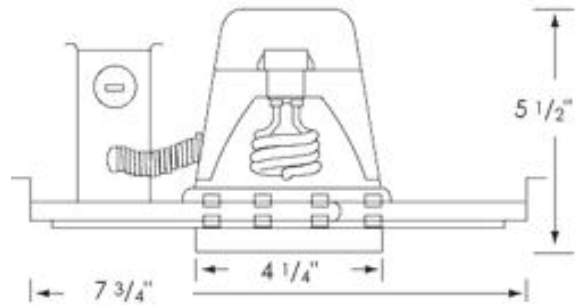

RP

LIGHTING • FANS

Type:
Project:
Comments:
Prepared By:

Part #	8214H
Category #:	8214
Product Category:	Recessed Fluorescent
Description:	4" IC rated Compact fluorescent housing
Design Features	
Thermal Protection	Protected against misuse of insulation and improper wiring
IC Rating	IC rated for direct contact w/ non cellulose type insulation
J Box	Listed for feed through wiring (4 in-4 out) and eight 1/2" knockouts
Bar hangers	Pre installed allowing for position at any point w/in a 24" joist span. Can be turned 90° on plaster frame, & to fit T-bar spine w/out additional clamps for use in drop ceilings.
Nails	Pre installed captive nails on bar hangers
Wattage	13W, 18W
Lamp	GU24
Voltage	120V-60Hz
Warranty	1 year limited warranty
Listing	
ETL/UL	cETLus for damp location
Meets Washington's State energy code for restricted airflow	

Trim Options

	Type	Item#	Finishes	O.D.
	Baffle 13W, CFL	8701	Black and white Optional BA, BK Rings	5"
	Shower Trim, Fresnel 13W, CFL	8702FS	Wet location listed	5"

Additional Information

1. Adjusts to fit up to 1" ceiling thickness.
2. 5-1/2" height allows use in 2" x 6" joist construction.
3. Adjustable socket plate for proper positioning of different lamp types.