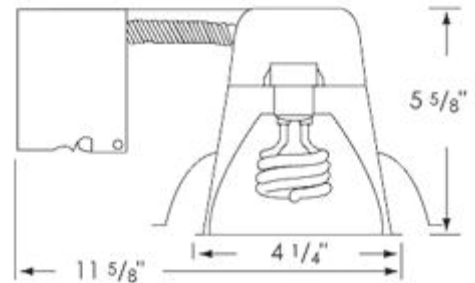

RP

LIGHTING • FANS

Type:
Project:
Comments:
Prepared By:

<b>Part #</b>	<b>8214HR</b>
Category #:	8214
Product Category:	Remodel Fluorescent
Description:	4" IC rated Compact fluorescent remodel housing
<b>Design Features</b>	
Thermal Protection	Protected against misuse of insulation and improper wiring
IC Rating	IC rated for direct contact w/ non cellulose type insulation
J Box	Listed for feed through wiring (4 in-4 out) and eight 1/2" knockouts
Fit	Adjusts to fit up to 1" ceiling thickness. 5-1/2" height allows use in 2" x 6" joist construction. Adjustable socket plate for proper positioning of different lamp types.
Wattage	13W, 18W
Lamp	GU24
Voltage	120V-60Hz
<b>Warranty</b>	<b>1 year limited warranty</b>
<b>Listing</b>	
ETL/UL	cETLus for damp location
Meets Washington's State energy code for restricted airflow	

## Trim Options

	Type	Item#	Finishes	O.D.
	Baffle 13W, CFL	8701	Black and white Optional BA, BK Rings	5"
	Shower Trim, Fresnel 13W, CFL	8702FS	Wet location listed	5"

## Additional Information

1. Adjusts to fit up to 1" ceiling thickness.
2. 5-1/2" height allows use in 2" x 6" joist construction.
3. Adjustable socket plate for proper positioning of different lamp types.