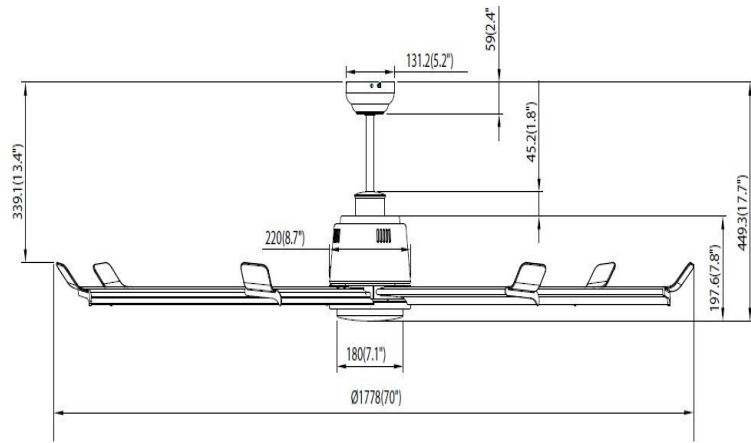

RP

LIGHTING • FANS

Type:
Project:
Comments:
Prepared By:

Category #:	1070				
Order Example:	1070BN-BN				
Family:	ARCTIC				
Product Category:	FAN				
Description:	7 Blade 70" Fan				
Finishes	Brushed Nickel, Black, White, Oil Rubbed Bronze				
Blade					
Blade Sweep:	70"				
Blade Material:	Aluminum				
No. of Blades:	7				
Blade Pitch:	15.5°				
Blade ID:	B-85				
Motor					
Motor Size:	180mm x 17mm DC Motor				
RPM:	142				
Watts:	46				
Amps:	.57				
CFM:	13200				
Speeds:	5				
Reversible (Y/N)	Yes				
Lead wire:	76"				
CFM/W: (L/M/H)	285	291	430	620	700
CFM: (L/M/H)	13200	10200	10000	7600	5600
Dimensions					
Height (lowest point)	17-3/4"				
Width (housing)	8-3/4"				
Height (top of blade)	13-1/2"				

Accessories and additional features:	
Light kit capable (Y/N):	Yes
Wattage:	See our selection of light kits @ www.rplighting.com
Lumens:	N/A
Kelvin:	N/A
Remote Controls:	RC-7 INCLUDED
Wall Controls:	N/A
Warranty:	Limited Lifetime
Down rods:	8" & 24" down rod included
Shade	
Shade Description:	N/A
Shade Material:	N/A
Item# Replacement:	N/A