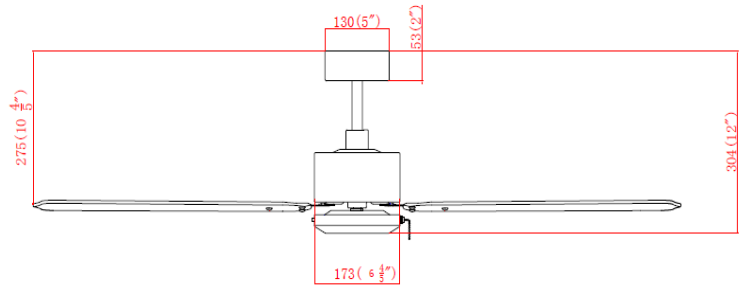

RP

LIGHTING • FANS

Type:
Project:
Comments:
Prepared By:

Category #:	1071		
Family:	DOMINATOR		
Product Category:	FAN		
Description:	4 blade- 52" Fan		
Finish	Brushed Nickel, White, & Oil Rubbed Bronze		
Blade			
Blade Sweep:	52"		
Blade Material:	MDF		
No. of Blades:	4		
Blade Pitch:	11°		
Motor			
Motor Size:	153mm x 12mm		
RPM:	190		
Watts:	60		
Amps:	.5		
CFM (L,M,H):	1883	4045	5756
Speeds:	3		
Capacitors:	3		
Reversible (Y/N)	YES		
Lead wire:	76"		
CFM/W: (L/M/H)	95	130	181
Dimensions			
Height (lowest point)	12"		
Width (housing)	6-4/5"		
Height (top fo blade)	10-4/5"		

Accessories and additional features:	
Light kit capable (Y/N):	Yes
Wattage:	See our selection of light kits @ www.rplighting.com
Lumens:	N/A
Kelvin:	N/A
Remote Controls:	N/A
Wall Controls:	WC-6
Warranty:	Limited Lifetime
Down rods:	4" Down rod included
Shade	
Shade Description:	N/A
Shade Material:	N/A
Item# Replacement:	N/A