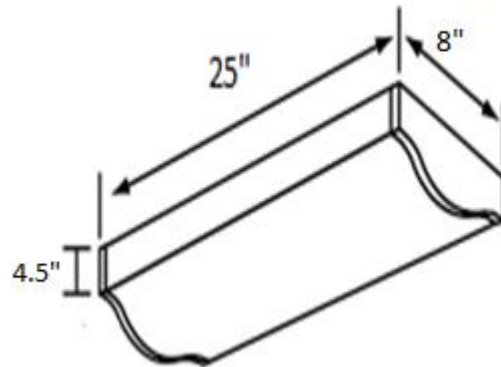

RP

LIGHTING • FANS

Type:
Project:
Comments:
Prepared By:

Category #:	4203
Family:	LED
Product Category:	LED Euro Wrap
Description:	2' LED Wrap lighting fixture
Finishes:	Brushed Aluminum and White
<b>Design Features</b>	
Dimmable	No
CRI	85
Color Temperature	4000K
Lumens	1390
Wattage	18
Voltage	120V~277V
Lamp	LED
Lamp Life	50,000 hours
<b>Warranty</b>	<b>5 year limited warranty</b>
<b>Dimensions</b>	
Depth	4-1/2"
Width	8"
Length	25"
<b>Material</b>	
Lens	Acrylic
Frame	Steel
<b>Listing</b>	
Energy Star	Yes
ETL/UL	cETLus
<b>Glass Replacement ID</b>	
Item ID #	4203L