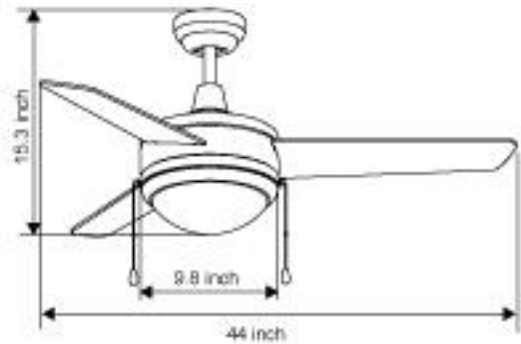

RP

LIGHTING • FANS

Type:	
Project:	
Comments:	
Prepared By:	

SKU:	1049LED		
Family:	Contempo II LED		
Product Category:	Fan		
Description:	44 inch fan w/ 3 blades & integrated LED light kit		
Finishes	Black, Brushed Nickel (shown), Oil Rubbed Bronze, White		
Blade			
Blade Sweep:	44 inches		
Blade Material:	Plywood		
No. of Blades:	3		
Blade Pitch:	12°		
Blade Finishes	Black, Brushed Nickel (shown), Oil Rubbed Bronze, White		
Motor			
Motor Size:	153 mm x 12mm Silicon Motor		
RPM:	105	183	222
Watts:	13.7W	32.1W	45.6W
Amps:	0.223A	0.343A	0.405A
CFM: (L/M/H)	1941	3310	4215
Speeds:	3		
Capacitors:	Triple		
Reversible (Y/N)	YES		
Lead wire:	76"		
CFM/W: (L/M/H)	141.7	103.1	92.4
Dimensions			
Height (lowest point)	15.3"		
Width (housing)	9.8"		
Height (top of blade)	12-1/4"		

Accessories and additional features:	
Light kit capable (Y/N):	Integrated LED
Wattage:	17W
Lumens:	900 (dimnable)
Kelvin:	3000 KELVIN
Remote Controls:	3 speed remote control (optional)
Wall Controls:	WC-8 (optional)
Warranty:	Limited Lifetime
Down rods:	4" included
Shade	
Shade Description:	White opal glass
Shade Material:	Glass
Item # Replacement:	1004G