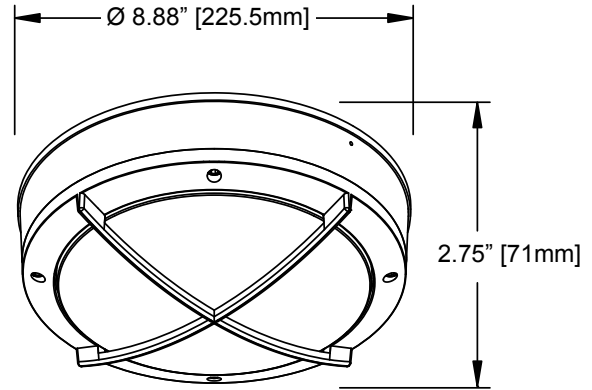

4421
120V

Catalog #:		Type
Project:		Date
Prepared by:		

9" Outdoor LED Bulkhead

DESCRIPTION

A modern take on a classic bulkhead. This series marries energy efficient, long-life LED technology with contemporary architectural styling. Suitable for use outdoors, these fixtures are perfect for general exterior lighting around entrances, stairways, walkways, corridors, parking areas, vehicle ramps, or anywhere that requires efficient lighting with a touch of style.

DESIGN FEATURES

Construction

- Heavy-duty aluminum die-cast housing with architectural finish

Electrical

- Operating voltage 120V
- Wet location rated, suitable for use outdoors
- 90CRI, 3000K
- 15W | 700Lm

Installation

- Easy J-box surface mounting for simple installation
- Ceiling and wall mounting capabilities

Lens

- Gasketed frosted acrylic lens protects LEDs and diffuses glare while allowing for optimum lumen output

Dimensions

- $\varnothing$ 8.88" x 2.75" depth

Finish

- Black, brushed aluminum, or oil-rubbed bronze

Certifications

- cCSA-us for wet location