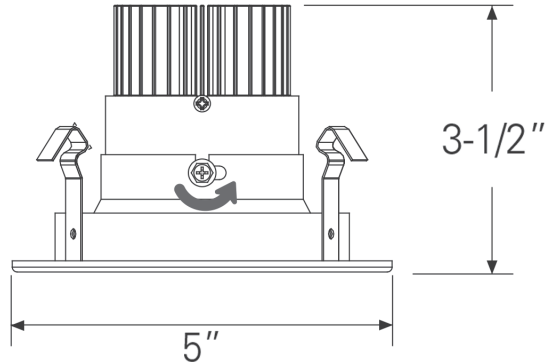

8769
120V

| | | |
|--------------|--|------|
| Catalog #: | | Type |
| Project: | | Date |
| Prepared by: | | |

4" LED Recessed Baffle Trim

DESCRIPTION

The 8769 is a 4" LED Recessed Baffle Trim that is a quick, easy, and affordable way to upgrade to an energy efficient LED down light solution. Flexible for use in both retrofit and new construction applications, and suitable for use in damp locations, this is a ideal choice for most any residential or light-commercial environment.

DESIGN FEATURES

Construction

- LED Recessed Baffle Trim

Electrical

- 120V-60Hz
- Dimmable TRIAC or ELV, 10-100%
- 50,000 hour projected life
- 80 CRI: 10W | 889 lms (delivered)
- 90 CRI: 10W | 710 lms (delivered)
- 3000K

Installation

- Recessed trim into 4" housings using spring steel retention clips

Available Housings

- 8201HA
- 8201HRA
- 8202HA
- 8215HA
- 8215HRA

Dimensions

- 3-1/2" H x 5" W

Certifications

- Energy Star Listed - 90 CRI Only
- cCSAus Certified for damp locations
- LED Lamp: 5 Year Limited Warranty
- Other Components: 1 Year Limited Warranty

ORDERING GUIDE

Example: 8769WH-80-3K

| Model # | Finish | CRI | CCT |
|---------|---|------------------------------|-------------|
| 8769 | | | -3K |
| 8769 | WH : White BK : Black* OB : Oil Rubbed Bronze* BA : Brushed Aluminum | -80 : 80 CRI -90 : 90 CRI | -3K : 3000K |