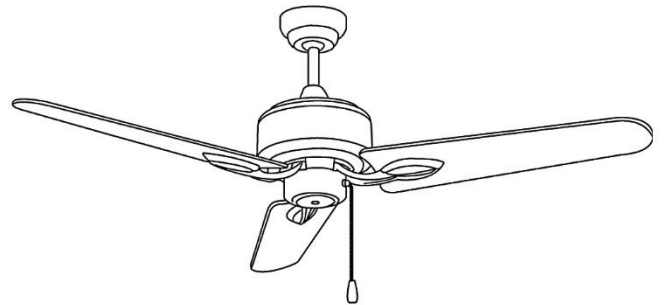

RP

LIGHTING • FANS

Type:
Project:
Comments:
Prepared By:

SKU:	1011		
Family:	1011		
Product Category:	FAN		
Description:	Sao Paulo - 3 Blade 52"		
Finishes	Brushed Nickel, Oil Rubbed Bronze, White, & Black		
Blade			
Blade Sweep:	52		
Blade Material:	MDF		
No. of Blades:	3		
Blade Pitch:	12		
Blade Finishes	Black, Brushed Nickel, White, Walnut		
Motor			
Motor Size:	153		
RPM:	190/74		
Watts:	61		
Amps:	0.59		
CFM:	5300		
Speeds:	3		
Capacitors:	3		
Reversible (Y/N)	yes		
Lead wire:	76"		
CFM/W: (L/M/H)	N/A	N/A	N/A
Dimensions			
Height (lowest point)	13.25		
Width (housing)	8.75		
Height (top of blade)	11.87		

Accessories and additional features:	
Light kit capable (Y/N):	yes
Wattage:	N/A
Lumens:	N/A
Kelvin:	0
Remote Controls:	RC-5
Wall Controls:	WC-6 or WC-12
Warranty:	Limited Lifetime Warranty
Down rods:	4"
Shade	
Shade Description:	na
Shade Material:	none
Item# Replacement:	none