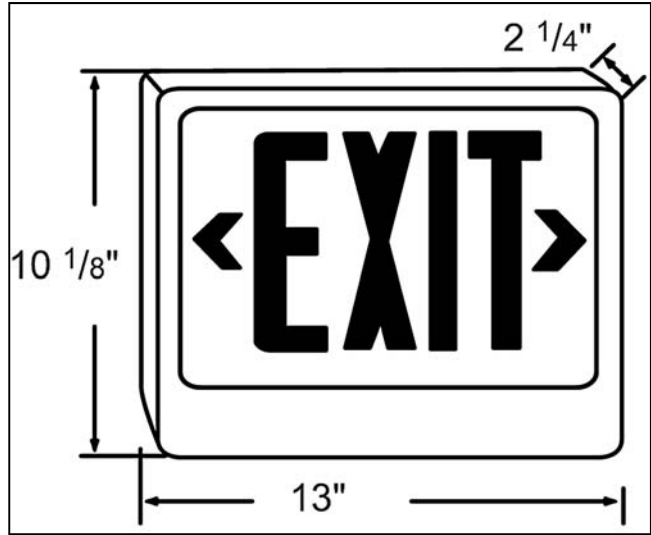

RXL20

Remote Capable Exit Sign

Royal Pacific Ltd.
4931 Paseo Del Norte NE
Albuquerque, NM 87113
Ph: 1-800-937-6925
Fax: 1-888-207-9509

EXIT SIGN

GENERAL DESCRIPTION

Exit sign with remote capability.

MAIN FEATURES

Listing

- UL listed for damp location.

Voltage

- Dual 120/277V.

Lamps

- LED
- Energy consumption 3.8 watts.
- Estimated 25 year life.

Battery

- 6V, 4.5 Amp.
- Lead-Calcium
- Rechargeable
- Capacity to run any remote head(s) up to 22W without additional battery.
- Protected from deep discharge by automatic low voltage disconnect circuitry.
- Whenever normal AC current fails, the internal solid state transfer switch automatically connects the internal battery to the fixture to keep the sign continuously lit for at least 90 minutes.

Operating Temperature

- 10°C (50°F) to 40°C (104°F).

Housing

- High-Impact thermoplastic.
- Flame retardant.

Mounting

- Side or top mounted
- Universal mounting canopy.
- Single or double face
  - Two lettered faces.
  - One blank face.
- Universal snap-in and out chevron design meets all state and local codes (UL924)

Finish / Color Options

- Green letters w/white housing.
- Red letters w/white housing.

Replacement Items

- Battery: RB-1.

Other Features

- Integral recharging system.
- Fully automatic operation.
- Completely self contained.
- Compact, low profile design.
- Limited 5 year warranty.
- Momentary test switch.

Project:
Contact:
Location:
Fixture Type:

Quantity	Remarks