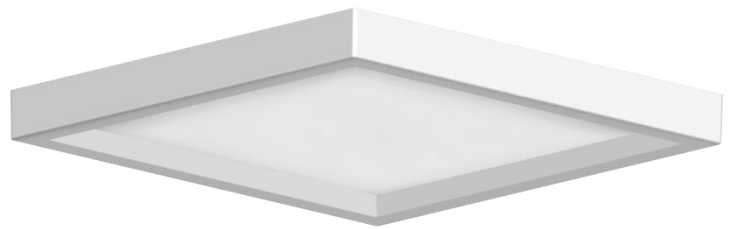

RP

LIGHTING • FANS

Type:
Project:
Comments:
Prepared By:

Category #:	8548
Family:	LED
Product Category:	LED Module
Description:	6" Low-profile Square Ceiling Mount
Finish	White, Black, Oil Rubbed Bronze, Brushed Nickel
Design Features	
Dimmable	Yes Triac
CRI	90
Color Temperature	3000K, 4000K
Lumens	907
Wattage	15
Voltage	120V-60Hz
Lamp	LED
Lamp Life	50,000 hours
Wet/Dry location	Wet location listed
Warranty	5 year limited warranty
Dimensions	
Height	1-1/4"
Width	7-1/4"
Listing	
Energy Star	Yes
ETL/UL	CSAus