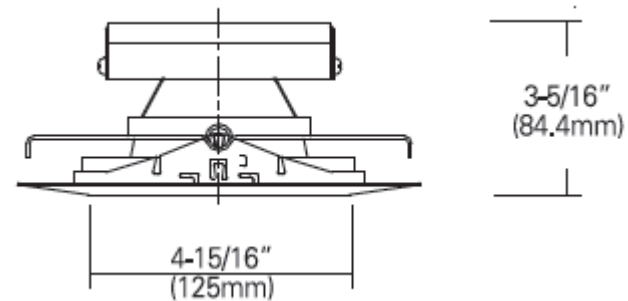

8562 Series

Additional Information

Warranty

- 5 year warranty

Compatible Dimmers

120V Approved Dimmers

- Lutron: Skylark S-600
  : MRF2-6DN-120
  : MACL-153M
  : DVLV-600P
  : SELV-300P
  : CTCL-153P
  : DVELV-303P
  : DVCL-153P
- Leviton: D600R, Acenti: Ate06,
  Trimatron #705W
- Cooper Devine incandescent dimmer 600W
- Pass&seymour harmony incandescent 600W

Dimensions

***From the side

***From the top