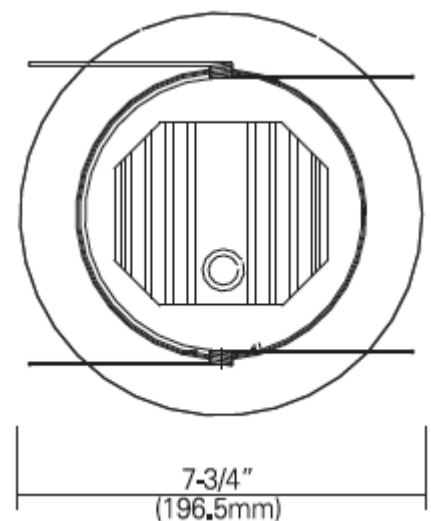

ORDERING INFORMATION				
SKU	WATTAGE	CCT	DIMMING OPTION	COLOR
8562	13W	3000K	120V	WHITE BRUSHED NICKEL OIL RUBBED BRONZE