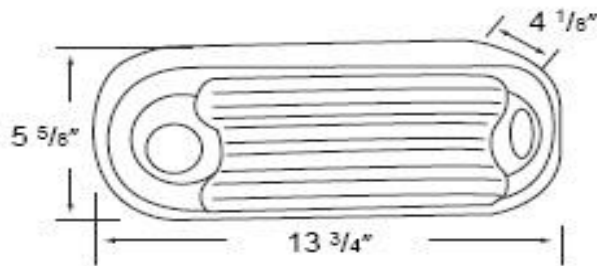

REL9W-E-LED

Wet Location EM Light

Value, Quality, Energy Efficient

Type:	
Catalog #:	
Project:	
Comments:	
Prepared by:	

Description

- Wet Location listed LED emergency lighting unit with high-impact thermoplastic and flame retardant housing.

Design Features

- UV fiberglass
- Corrosion resistant enclosure
- Fully automatic operation w/ integral recharging system.
- Compact and low profile
- COMPLETELY self-contained
- Wall mounting
- Adjustable - 2 x 1W lamps
- 150lm