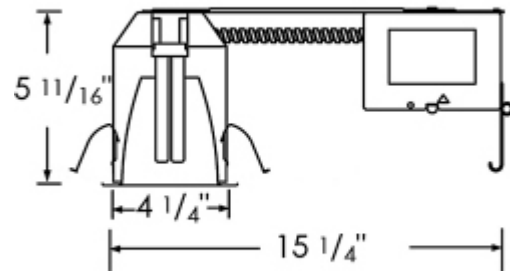

RP

LIGHTING • FANS

Type:
Project:
Comments:
Prepared By:

<b>Part #</b>	<b>8194HRA</b>
Category #:	8194
Product Category:	Recessed Fluorescent
Description:	4" IC rated Airtight Compact fluorescent remodel housing
<b>Design Features</b>	
Thermal Protection	Protected against misuse of insulation and improper wiring
IC Rating	IC rated for direct contact w/ non cellulose type insulation
J Box	Listed for feed through wiring (4 in-4 out) and five 1/2" knockouts and four non metallic cable knockouts w/ strain clamps
Wattage	1x13W & 1x18W
Lamp	G24/GX24 socket
Voltage	120V-60Hz
Fit	Adjusts to fit up to 1" ceiling thickness. 6-3/8" height allows use in 2" x 8" joist construction.
<b>Warranty</b>	<b>1 year limited warranty</b>
<b>Listing</b>	
ETL/UL	cULus for damp location
Meets Washington's State energy code for restricted airflow	

# Trim Options

	Type	Item#	Finishes	O.D.
	Baffle	8701	Black, white, oil rubbed bronze Optional BA, BK rings.	5"
	Shower Trim, Fresnel	8702FS	Wet location listed.	5"
	Reflector	8703	White, Clear, Brushed aluminum Optional BA, BK rings	5"
	Satin Glass	8704	Wet location listed White	5"
	Shower, Albalite	8705AL	Wet location listed	5"
	Eyeball	8706	Brushed Aluminum, black, white	5"
	Wall Wash	8707WW	White	5"
	Satin Bubble Glass	8710	Wet location listed White	5"
	Pin Hole	8721PN	White	5"
	Gimbal	8740	Black, white, brushed aluminum	5"
	Baffle	8701	Black, white, oil rubbed bronze Optional BA, BK rings.	5"