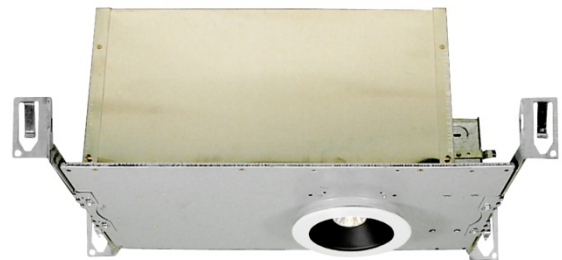

RP

LIGHTING • FANS

Type:
Project:
Comments:
Prepared By:

Part #	8302HA-E
Description:	4" IC rated airtight- Low voltage housing w/ electronic ballast
Design Features	
Thermal Protection	Protected against misuse of insulation and improper wiring
IC Rating	IC rated for direct contact with non-cellulose insulation
Bar hangers	Pre installed allowing for position at any point w/in a 24" joist span. Can be turned 90° on plaster frame, & to fit T-bar spine w/out additional clamps for use in drop ceilings.
Nails	Pre installed captive nails on bar hangers
J Box	Listed for feed through wiring (4 in-4 out) and five ½" knockouts & four non metallic cable knockouts w/ strain clamps
Wall	Double wall construction
Connectors	3-port quick connectors
Lamp	MR16
Wattage	50W max
Voltage	12V
Socket	Adjusts up to 30° from horizontal
Listing	
ETL/UL	cULus for damp location
Meets Washington State energy code for restricted airflow	

Trim Options

	Type	Item#	Finishes	O.D.
	Baffle	8802	Oil rubbed bronze and white Optional BA, BK rings.	5"
	Shower, Satin Glass	8803	White	5"
	Reflector	8804	Haze, white, brushed aluminum, clear Optional BA, BK rings	5"
	Shower, Satin Bubble Glass	8805WH	Wet location listed.	5"
	Eyeball	8806	White	5"
	Slotted Aperture	8808ST		5"
	Retractable Wall Wash	8811	Brushed aluminum and white	5"
	Eyeball w/White Baffle	8815	White	5"
	Wall Wash	8816	White	5"
	Pin Hole	8819	White	5"
	Gimbal	8841	White	5"