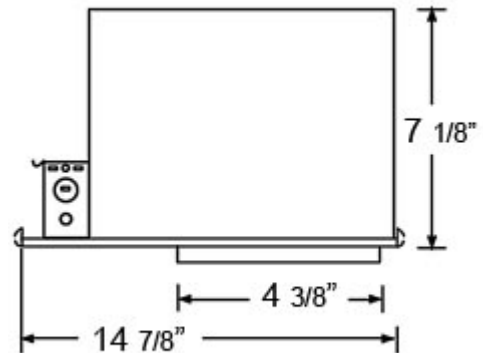

RP

LIGHTING • FANS

Type:
Project:
Comments:
Prepared By:

Part #	8302HA-E
Description:	4" IC rated airtight- Low voltage housing w/ electronic ballast
Design Features	
Thermal Protection	Protected against misuse of insulation and improper wiring
IC Rating	IC rated for direct contact with non-cellulose insulation
Bar hangers	Pre installed allowing for position at any point w/in a 24" joist span. Can be turned 90° on plaster frame, & to fit T-bar spine w/out additional clamps for use in drop ceilings.
Nails	Pre installed captive nails on bar hangers
J Box	Listed for feed through wiring (4 in-4 out) and five ½" knockouts & four non metallic cable knockouts w/ strain clamps
Wall	Double wall construction
Connectors	3-port quick connectors
Lamp	MR16
Wattage	50W max
Voltage	12V
Socket	Adjusts up to 30° from horizontal
Listing	
ETL/UL	cULus for damp location
Meets Washington State energy code for restricted airflow	

Trim Options

	Type	Item#	Finishes	O.D.
	Baffle	8802	Oil rubbed bronze and white Optional BA, BK rings.	5"
	Shower, Satin Glass	8803	White	5"
	Reflector	8804	Haze, white, brushed aluminum, clear Optional BA, BK rings	5"
	Shower, Satin Bubble Glass	8805WH	Wet location listed.	5"
	Eyeball	8806	White	5"
	Slotted Aperture	8808ST		5"
	Retractable Wall Wash	8811	Brushed aluminum and white	5"
	Eyeball w/White Baffle	8815	White	5"
	Wall Wash	8816	White	5"
	Pin Hole	8819	White	5"
	Gimbal	8841	White	5"