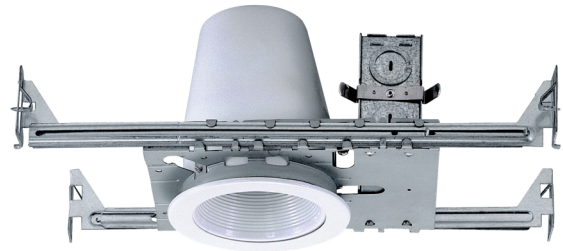

RP

LIGHTING • FANS

Type:
Project:
Comments:
Prepared By:

Part #	8316H
Category #:	8316
Family:	Recessed
Product Category:	GU-10 Line Voltage
Description:	3" GU-10 line voltage new construction can
Design Features	
Connectors	3 part quick connectors pre installed in all J Boxes
Construction	New construction
IC Rating	None
J Box	Listed for feed through wiring
Bar hangers	Designed to fit T-bar spine w/out additional clamps for use in bar ceilings
Nails	Pre installed captive nails on bar hangers
Wattage	50W
Voltage	120V-60Hz
Lamp Type	50W MR16 (not included)
Warranty	1 year limited warranty
Dimensions	
Height	4-1/2"
Width	3-1/2"
Length	10-1/2"
Material	
Frame	Steel
Listing	
ETL/UL	cULus certified

Trim Options

	Type	Item#	Finishes	O.D.
	3" Baffle	8851	Colors: Black, White	3-7/8"
	3" reflector	8853	Clear & Brushed Aluminum	3-7/8"
	3" Slotted Aperture	8854WH	White	3-7/8"
	3" Frosted Shower Glass	8855WH	White	3-7/8"
	3" Eyeball	8856WH	White	3-7/8"
	3" Gimbal	8859WH	White	3-7/8"
	3" Pinhole	8863PN	White	3-7/8"