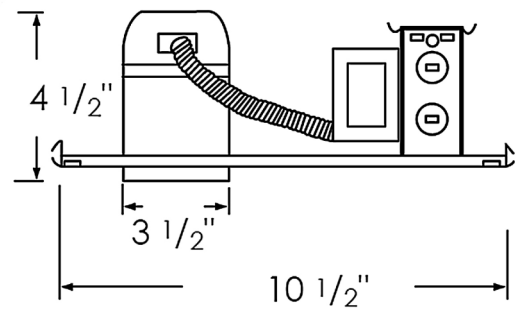

RP

LIGHTING • FANS

Type:
Project:
Comments:
Prepared By:

Part #	8316H
Category #:	8316
Family:	Recessed
Product Category:	GU-10 Line Voltage
Description:	3" GU-10 line voltage new construction can
Design Features	
Connectors	3 part quick connectors pre installed in all J Boxes
Construction	New construction
IC Rating	None
J Box	Listed for feed through wiring
Bar hangers	Designed to fit T-bar spine w/out additional clamps for use in bar ceilings
Nails	Pre installed captive nails on bar hangers
Wattage	50W
Voltage	120V-60Hz
Lamp Type	50W MR16 (not included)
Warranty	1 year limited warranty
Dimensions	
Height	4-1/2"
Width	3-1/2"
Length	10-1/2"
Material	
Frame	Steel
Listing	
ETL/UL	cULus certified

Trim Options

	Type	Item#	Finishes	O.D.
	3" Baffle	8851	Colors: Black, White	3-7/8"
	3" reflector	8853	Clear & Brushed Aluminum	3-7/8"
	3" Slotted Aperture	8854WH	White	3-7/8"
	3" Frosted Shower Glass	8855WH	White	3-7/8"
	3" Eyeball	8856WH	White	3-7/8"
	3" Gimbal	8859WH	White	3-7/8"
	3" Pinhole	8863PN	White	3-7/8"