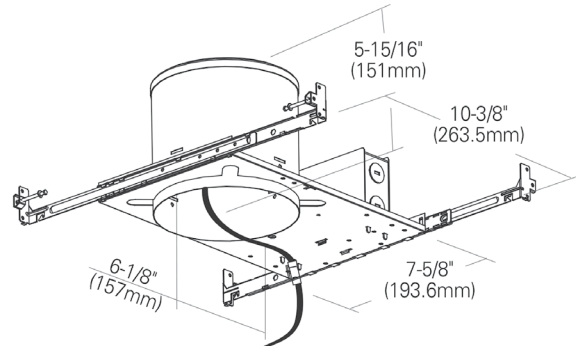

8117HA

120V-277V

Catalog #:		Type
Project:		Date
Prepared by:		

6" IC/AT Shallow Recessed LED Housing

DESCRIPTION

An ideal solution for affordability, efficiency, safety, and flexible design aesthetics. The 8117HA housing - module/trim combo balances power, efficiency and cost to bring you the options needed to complete a variety of residential or commercial projects with a reliable and modern LED down light solution.

DESIGN FEATURES

Housing

- Sturdy aluminum construction
- IC rated, suitable for direct contact with insulation
- Wet location rated when used with 8563 and 8568 module/trim
- Suitable for use in new construction applications
- 5-15/16" height allows for use in 2" x 6" joist construction
- Adjustable for ceiling thicknesses up to 1-1/4"
- Meets Washington's State energy code for restricted airflow

Junction Box

- Listed for through branch circuit wiring and includes (5) 1/2" knockouts with true pry-out slots and (4) knockouts with Romex cable clamp
- Ground wire provided in j-box
- Easy access plate for quick wiring

Hanger Bars

- Heavy-gauge captive hanger bars allow the housing to be secured to both joist or suspended "T" bar construction
- Adjustable to position the housing at any point within a 24" joist span or grid section.
- 4 captive nails for quick placement