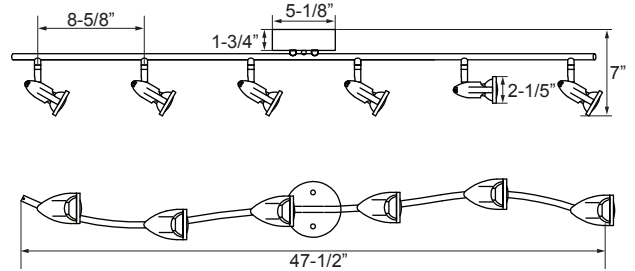

49356
120V

Catalog #:		Type
Project:		Date
Prepared by:		

6 Head LED Light Bar

6 Head LED Light Bar

DESCRIPTION

Contemporary, clean and cool, this eye-catching LED light bar incorporates a subtle wave, providing an instant touch of classic, yet modern design. An ideal choice for enhancing the look and feel of almost any interior space, great for residential kitchens, bars, and hospitality applications.

DESIGN FEATURES

Construction

- Heavy duty, steel construction
- 330° horizontal head rotation
- 90° vertical head rotation

Electrical

- Operating voltage 120V-60Hz
- Dimmable TRIAC, 15-100%
- Suitable for use in damp locations
- 50,000 hour projected life
- Heads draw only 5W each (Due to tolerance values there will be a dispersion when the wattage of each heads is added together)
- 28W | 1750lm | 62.5lm/W
- 330° horizontal head rotation
- Suitable for use in damp locations
- 45° vertical head rotation
- 76° beam spread
- Available in 3000K
- CRI 80

Installation

- Quick and easy, one-person ceiling mount installation

Dimensions

- 47-1/2" L x 5-1/8 W x 7" H

Finish

- Available in brushed nickel (BN)
- Frosted glass lens

Certifications

- cETLus
- 5 year limited warranty