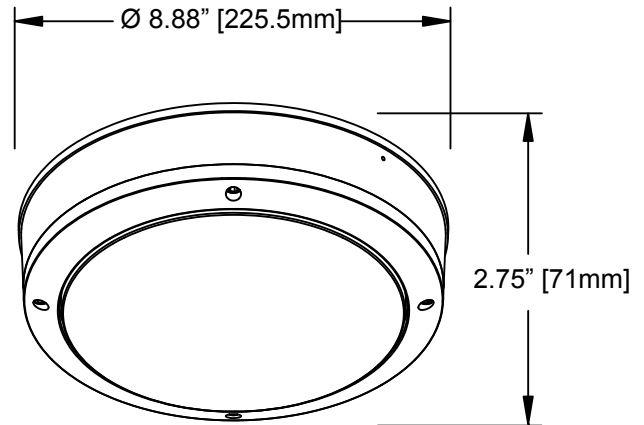

4420
120V

Catalog #:		Type
Project:		Date
Prepared by:		

9" Outdoor LED Bulkhead

DESCRIPTION

A modern take on a classic bulkhead. This series marries energy efficient, long-life LED technology with contemporary architectural styling. Suitable for use outdoors, these fixtures are perfect for general exterior lighting around entrances, stairways, walkways, corridors, parking areas, vehicle ramps, or anywhere that requires efficient lighting with a touch of style.

DESIGN FEATURES

Construction

- Heavy-duty aluminum die-cast housing with architectural finish

Electrical

- Operating voltage 120V
- Wet location rated, suitable for use outdoors
- 90CRI, 3000K
- 15W | 850Lm

Dimensions

- \varnothing 8.88" x 2.75" depth

Finish

- Black, brushed aluminum, or oil-rubbed bronze

Certifications

- cCSA-us for wet location

4420

120V

Specification & Ordering

Model #	Dimensions (Dia x D)	Lumens	Watts
4420	8.88" x 2.75"	850 Lm	15W
4421	8.88" x 2.75"	700 Lm	15W
4422	8.88" x 2.75"	650 Lm	15W

ORDERING

Example: 4420BA-3K

Model #	Finish	CCT
4420		-3K
4420	BK : Black BA : Brushed Aluminum OB : Oil-rubbed Bronze	-3K : 3000 K