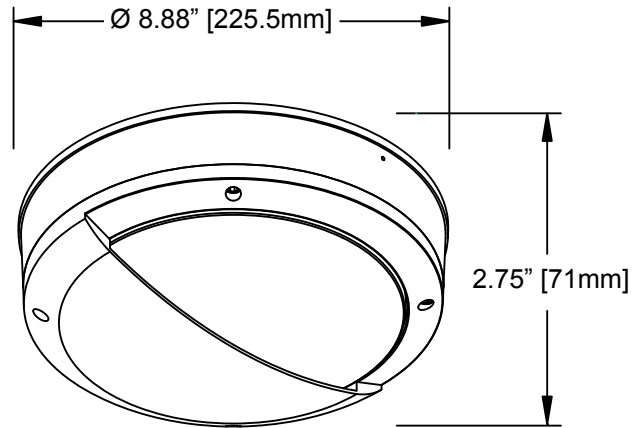

4422
120V

Catalog #:		Type
Project:		Date
Prepared by:		

9" Outdoor LED Bulkhead

DESCRIPTION

A modern take on a classic bulkhead. This series marries energy efficient, long-life LED technology with contemporary architectural styling. Suitable for use outdoors, these fixtures are perfect for general exterior lighting around entrances, stairways, walkways, corridors, parking areas, vehicle ramps, or anywhere that requires efficient lighting with a touch of style.

DESIGN FEATURES

Construction

- Heavy-duty aluminum die-cast housing with architectural finish

Electrical

- Operating voltage 120V
- Wet location rated, suitable for use outdoors
- 90CRI, 3000K
- 15W | 650Lm

Dimensions

- \varnothing 8.88" x 2.75" depth

Finish

- Black, brushed aluminum, or oil-rubbed bronze

Certifications

- cCSA-us for wet location

4422

120V

Specification & Ordering

Model #	Dimensions (Dia x D)	Lumens	Watts
4420	8.88" x 2.75"	850 Lm	15W
4421	8.88" x 2.75"	700 Lm	15W
4422	8.88" x 2.75"	650 Lm	15W

ORDERING

Example: 4422BA-3K

Model #	Finish	CCT
4422		-3K
4422	BK : Black BA : Brushed Aluminum OB : Oil-rubbed Bronze	-3K : 3000 K