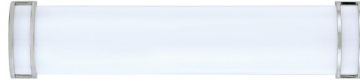

## Linear LED Vanity Light

4906-18

4906-24

4906-36

4906-48

#### Construction

- Durable steel construction
- Opal diffused acrylic lens