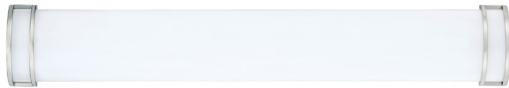

## Linear LED Vanity Light

4906-18

4906-24

4906-36

4906-48

### DESCRIPTION

See yourself in the best light with the Series LED Vanity Light - the perfect balance between LED energy efficiency and attractive modern style. This vanity will instantly update the decor in your bath or powder room and adds a sophisticated finishing touch.

#### Construction

- Durable steel construction
- Opal diffused acrylic lens