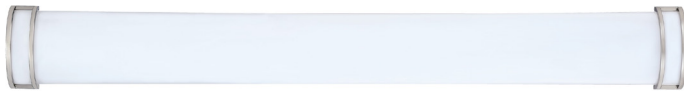

## Linear LED Vanity Light

4906-18

4906-24

4906-36

4906-48

### DESCRIPTION

See yourself in the best light with the Series LED Vanity Light - the perfect balance between LED energy efficiency and attractive modern style. This vanity will instantly update the decor in your bath or powder room and adds a sophisticated finishing touch.

#### Construction

- Durable steel construction
- Opal diffused acrylic lens