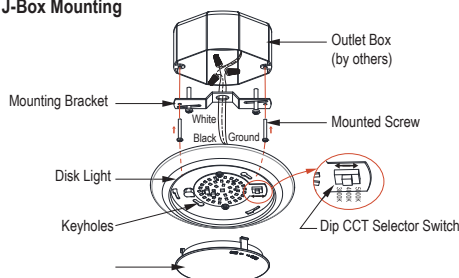

#### Installation

- Mounting bracket included to fit most 3" or 4" J-Box applications
- -R Retrofit option includes torsion springs and E26 base adapter for mounting in 5/6" housings.

#### Dimensions

- 7-3/8"W x 1"H