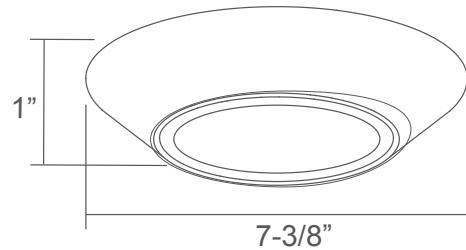

## 7" Flat Lens Disk

White (WH)

Black (BK)

Brushed Nickel (BN)

Oil Rubbed Bronze (OB)

8538 - 7" Flat Lens Disk

#### Dimensions

- 7-3/8"W x 1"H