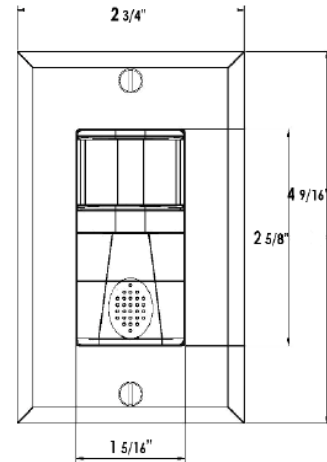

9234 Series

120V-60Hz

Catalog #:		Type
Project:		Date
Prepared by:		

Occupancy & Vacancy Sensor Switch

White

Ivory

DESCRIPTION

This Occupancy Vacancy sensor wall switch that detects when a room is occupied, or has become vacant and automatically turns lights on when entering a room, and off when leaving a room. Perfect for use in any room or space that see frequent foot-traffic.

DESIGN FEATURES

Construction

- Occupancy and vacancy sensor/wall switch

Electrical

- Automatic ON/OFF and manual ON/Auto OFF
- LED indicator light
- 120/277V
- Load: 800W/120V or 1200W/277V
- 3 way wall switch
- Adjustable time delay from 5 seconds to 30 minutes
- Coverage: 180 degrees
- Suitable for line and low voltage incandescent lighting

Dimensions

- Height 4-9/16" x Width 2-3/4"
- Weight 4.55 ounces (.28lbs)

Finish

- Available in ivory or white

Certifications

- California Title 24 compliant
- UL, cUL listed
- Limited 5 Year Warranty

ORDERING