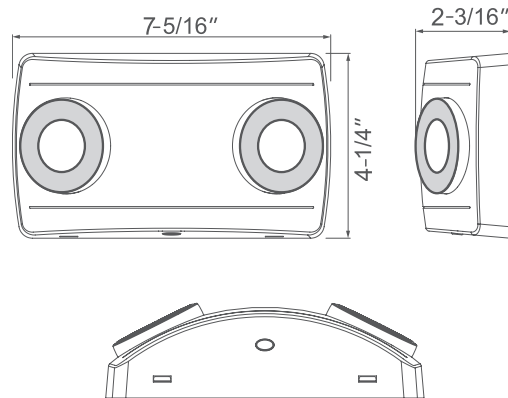

REL21 Series

120/277V

| | | |
|--------------|--|------|
| Catalog #: | | Type |
| Project: | | Date |
| Prepared by: | | |

Compact High Output Emergency

DESCRIPTION

This compact low profile, high output, self-contained emergency unit works well in long hallway or large space applications where wider unit spacing is appropriate. The 2 adjustable heads have either narrow or wide lenses options. The cold weather and wet location options allow for a wider set of applications this unit can be used.

DESIGN FEATURES

Construction

- High impact thermoplastic housing
- 2 adjustable heads
- Clear plastic lens
- Wide or Narrow Lens Options

Electrical

- 120/277V - 60 Hz
- Minimum 90 minutes illumination in emergency mode
- Manual test switch and LED indicator
- Standard Operating Temperature: 10°C (50°F) to 40°C (104°F)
- Standard 3.6V, 1500 mAh Ni-Cad Battery
- Light Output: 2 x 1.5W | 2 x 123 lms | 247 lms total