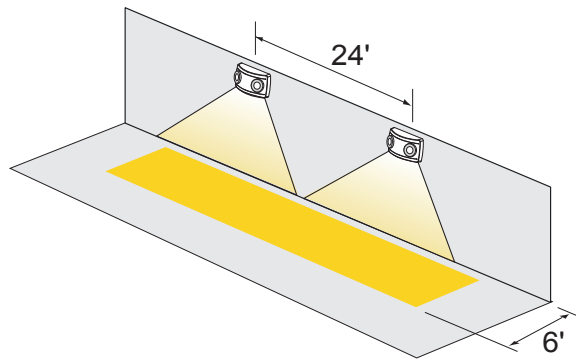

REL22 Series

120/277V

Spacing Information

REL21WH / REL21BK / REL22 / REL23-SD / REL21-C / REL23-SD-C