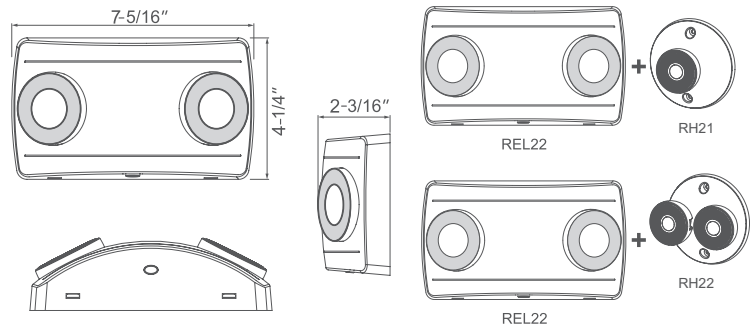

REL22 Series

120/277V

Catalog #:		Type
Project:		Date
Prepared by:		

Compact High Output Remote Head Capable Emergency

DESCRIPTION

Simple and compact, this high output emergency unit is very versatile with options for lenses for wide and narrow light distribution. The high output allows for remote head capability to run off of the base emergency unit.

DESIGN FEATURES

Construction

- White thermoplastic housing
- Adjustable Clear Lens Heads

Electrical

- 120/277V, 60Hz
- Standard Operating Temperature: 10°C (50°F) to 40°C (104°F)
- Adjustable Heads: 2 x 1.4W | 247 lms total
- 3.6V, 1500 mAh Ni-MH Battery
- 3.6V, 1W or 3.6V, 2W Remote Heads Available
- Manual test switch and LED indicator
- 90 minutes of illumination in case of power failure

Remote Head Compatibility

- RH17 - Single Wet Remote Head | 1 x 1W
- RH18 - Double Wet Remote Head | 2 x 1W
- RH21 - Single Wide Lens Remote Head | 1 x 1W
- RH21-N - Single Narrow Lens Remote Head | 1 x 1W
- RH22 - Double Wide Lens Remote Head | 1 x 1W
- RH22-N - Double Narrow Lens Remote Head | 1 x 1W

Installation

- Suitable for wall and ceiling mount
- Universal pattern knockouts on backplate for J-Box installation
- A wide focal lens for open area or a narrow focal lens for long pathway applications