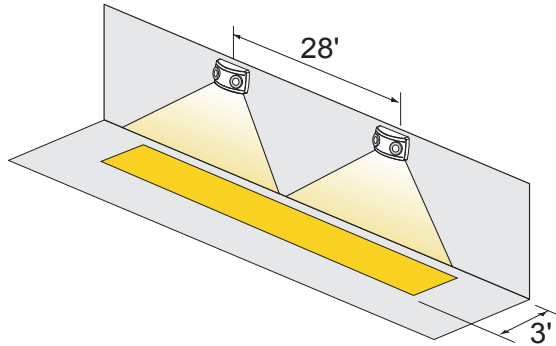

REL22 Series

120/277V

Spacing Information

REL21WH / REL21BK / REL22 / REL23-SD / REL21-C / REL23-SD-C