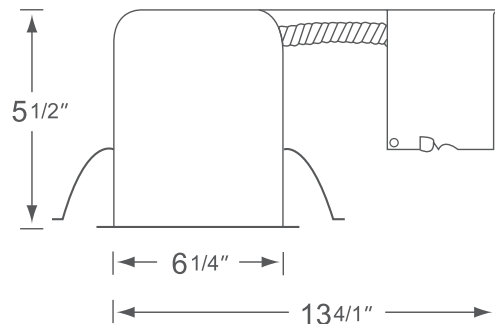

8104HRICA

120V-60Hz

Catalog #:		Type
Project:		Date
Prepared by:		

6" IC Airtight Shallow Remodel

DESCRIPTION

An ideal solution for use where vertical installation space is limited to 2"x6" construction. The 8104HRICA housing balances power, efficiency and cost to bring you the options needed to complete a variety of residential or commercial projects with a reliable and modern down light solution.

Dimensions (H x L x W)

- 5-1/2" x 13-1/4" x 6-5/8"
- Aperture: 6-1/4"

Certifications

- cETLus certified for damp location and feed through wire
- 1 year limited warranty
- Meets Washington's State energy code for restricted airflow