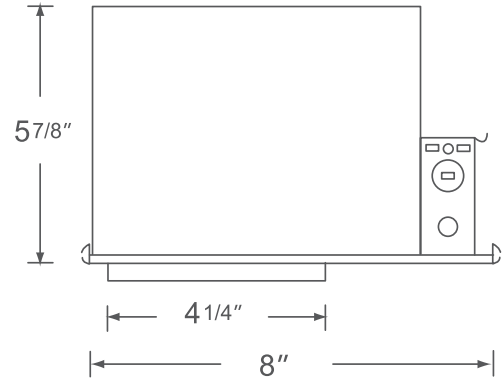

8202HA Series

120V-60Hz

Catalog #:		Type
Project:		Date
Prepared by:		

4" IC Airtight Housing - LED and Incandescent Trims

DESCRIPTION

This 8202HA Series airtight aluminum housing is insulation contact rated. The housing is suitable for new construction in both residential and commercial applications. Features thermal protection and captive, adjustable bars for easy installation.

DESIGN FEATURES

Electrical

- 120V - 60 Hz
- LED Trims - Maximum 12W
- Incandescent Trims - 50W Max (35W with cellulose type insulation)
- Thermally protected against improper lamping

Housing

- Sturdy aluminum construction
- Suitable for use in new construction applications
- 5-7/8" overall height allows use in 2" x 6" joist construction
- J-box is listed for through-branch circuit wiring (4in – 4out), with seven 1/2" knockouts
- 3-port quick connectors pre-installed in all J-boxes
- Heavy gauge captive bar hangers included for ceiling joist or suspended "T" construction
- Bar hangers are adjustable to 24" with 4 captive nails included
- Adjusts to fit up to 1" ceiling thickness

Available Trims

- LED Trims: 8722, 8723, 8739, 8753-30, 8756, 8761, 8763, 8764, 8765, 8766, 8767, 8768, 8769, 8770, 8771, 8773
- Incandescent Trims: 8701, 8702

Dimensions

- 5-7/8" H x 8" L x 5-3/4" W
- Opening: 4-1/4"

Certifications

- cETLus listed for damp location (wet trims available)
- IC Rated for direct contact with batt type fiberglass insulation
- Housing & Other Components: 1 Year Limited Warranty
- LED Lamps: 5 Year Limited Warranty

ORDERING GUIDE

Example: 8202HA

Model #
8202HA
8202HA (order trims separately)

TEL: 800.937.6925 | Fax: 800.207.9509 | www.rplighting.com

Specifications and dimensions subject to change without notice.