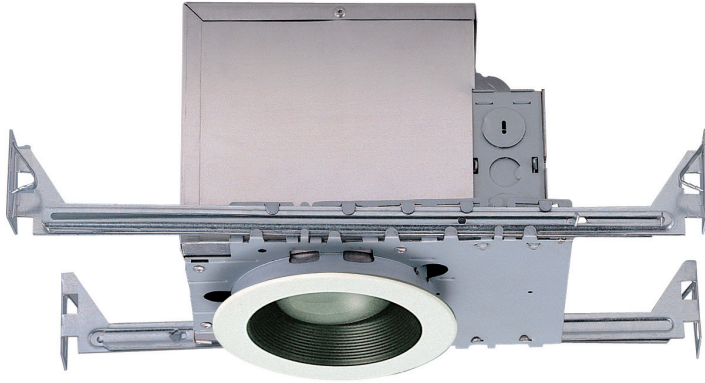

8202HA Series

120V-60Hz

Catalog #:		Type
Project:		Date
Prepared by:		

4" IC Airtight Housing - LED and Incandescent Trims

DESCRIPTION

This 8202HA Series airtight aluminum housing is insulation contact rated. The housing is suitable for new construction in both residential and commercial applications. Features thermal protection and captive, adjustable bars for easy installation.

DESIGN FEATURES

Electrical

- 120V - 60 Hz
- LED Trims - Maximum 12W
- Incandescent Trims - 50W Max (35W with cellulose type insulation)
- Thermally protected against improper lamping

Housing

- Sturdy aluminum construction
- Suitable for use in new construction applications
- 5-7/8" overall height allows use in 2" x 6" joist construction
- J-box is listed for through-branch circuit wiring (4in – 4out), with seven 1/2" knockouts
- 3-port quick connectors pre-installed in all J-boxes
- Heavy gauge captive bar hangers included for ceiling joist or suspended "T" construction
- Bar hangers are adjustable to 24" with 4 captive nails included
- Adjusts to fit up to 1" ceiling thickness

Available Trims

- LED Trims: 8722, 8723, 8739, 8753-30, 8756, 8761, 8763, 8764, 8765, 8766, 8767, 8768, 8769, 8770, 8771, 8773
- Incandescent Trims: 8701, 8702

Dimensions

- 5-7/8" H x 8" L x 5-3/4" W
- Opening: 4-1/4"