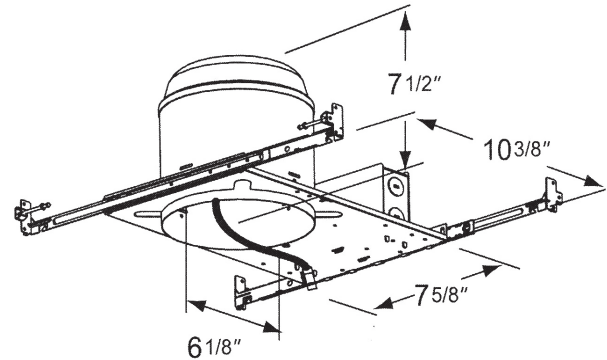

8115HA

120/277V

Catalog #:		Type
Project:		Date
Prepared by:		

6" LED New Construction Recessed Down light

6" LED New Construction

DESCRIPTION

An ideal solution for efficiency, safety, and flexible design aesthetics. The 8115HA LED new construction housing is for use in shallow ceilings where 2"x8" joist construction is used and can be in direct contact with ceiling insulation. This 8115HA balances efficiency and cost to bring you the options needed to complete a variety of residential or commercial projects with a reliable and modern LED down light solution.

DESIGN FEATURES

Housing

- Sturdy aluminum construction
- Suitable for use in new construction applications
- Adjusts to accommodate 1" ceiling thickness
- IC Rated for direct contact with insulation
- 7.5" height allows use in 2" x 8" joist construction

Junction Box

- J-Box is listed for through-branch circuit wiring (4 in - 4 out) and seven 1/2" knockouts and four nonmetallic cable knockouts with strain clamps
- 3 port quick connectors preinstalled in J-box.