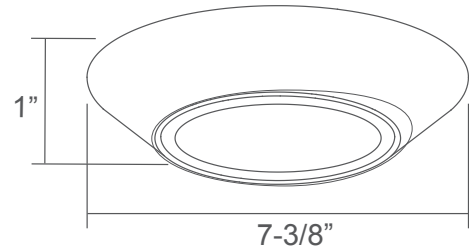

8569

120V-60Hz

Catalog #:		Type
Project:		Date
Prepared by:		

7" High-Lumen Flat Lens Disk

DESCRIPTION

The 8569 is a 7" High-Lumen Low-Profile Disk Light with Flat Lens that is a quick, easy, and affordable way to upgrade to an energy efficient LED down light solution. An ideal choice for most any residential or light-commercial environment.

DESIGN FEATURES

Construction

- Durable aluminum frame
- Frosted polycarbonate lens

Electrical

- 120V - 60Hz
- Dimmable TRIAC or ELV, 10-100%
- 50,000 hour projected life
- 15W | 1240 lms (delivered)
- 3000K | 80 CRI
- Beam Angle: 100°

Installation

- Mounting bracket included to fit most 3" or 4" J-Box applications
- -R Retrofit option includes torsion springs and E26 base adapter for mounting in 5/6" housings.

Dimensions

- 7-3/8"W x 1"H