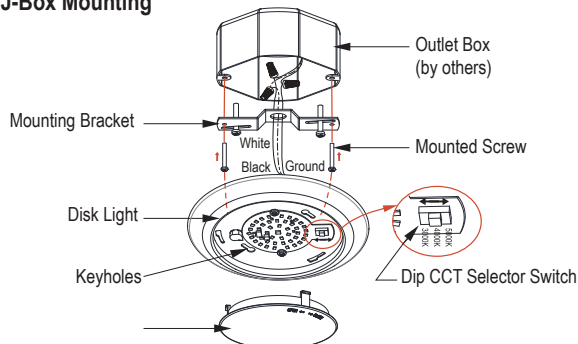

J-Box Mounting

TEL: 800.937.6925 | Fax: 800.207.9509 | www.rplighting.com

Specifications and dimensions subject to change without notice.

LIGHTING • FANS

8569 - 7" High-Lumen Flat Lens Disk