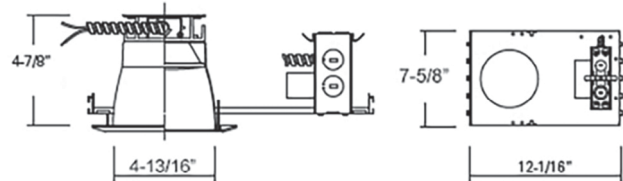

8120H

120V-277V Universal Voltage

Catalog #:		Type
Project:		Date
Prepared by:		

4" LED Frame-In

DESCRIPTION

An ideal solution for efficiency, safety, and flexible design aesthetics. The 8120H housing and available trims offer balance, power, and efficiency to bring you the options needed to complete a variety of high-end residential, multi-family, or commercial projects with a reliable and modern LED down light solution

Housing

- Sturdy aluminum construction
- Suitable for use in new construction applications
- 4-7/8" overall height with trim for use in 2" x 6" joist construction
- Junction Box listed for through branch circuit wiring with (5) 3/4" knockouts and easy opening access plate
- Heavy gauge captive bar hangers included for ceiling joist or suspended "T" construction
- Bar hangers are adjustable to 24" with 4 captive nails included