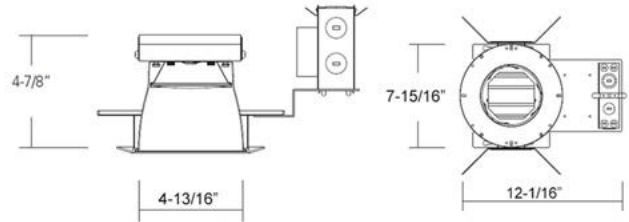

8121H

120V-277V

Catalog #:		Type
Project:		Date
Prepared by:		

4" LED Architectural Housing

DESCRIPTION

An ideal solution for efficiency, safety, and flexible design aesthetics. The 8121H housing and available trims offer balance, power, and efficiency to bring you the options needed to complete a variety of high-end residential, multifamily, or commercial projects with a reliable and modern LED down light solution.

DESIGN FEATURES

Electrical

- 120V-277V Universal Voltage
- Housing Output Options:
  - 14W | 1150 lms (delivered)
  - 23W | 1950 lms (delivered)
- 3000K | 3500K | 4000K
- 80 CRI | 50,000 hour projected life
- Dimmable TRIAC, ELV, and 0-10V DC dimming

Housing

- Sturdy aluminum construction
- Suitable for use in new construction applications
- 4-7/8" overall height with trim for use in 2" x 6" joist construction
- Junction Box listed for through branch circuit wiring with (5) 3/4" knockouts and easy opening access plate

Available Trims

- 8590HZ-Haze cone reflector
- 8586WH-Haze reflector with White Baffle
- 8687WH-Haze reflector with White Baffle with Lens; Wet Listed
- Beam angle 60°

Emergency (-EM) Option

- RP Lighting 4782EM emergency battery factory installed
- Emergency Battery Output = 9W
- Emergency Lumen Output = 9W x Fixture L/W

Certifications

- cCSAus Listed for damp location (wet trim available)
- Energy Star Listed
- LED Lamp: 5 Year Limited Warranty
- Other Components: 1 Year Limited Warranty

ORDERING GUIDE

Example: 8121H-14-40-EM

Model #	Wattage	CCT	Emergency
8121H			
8121H	-14 : 14W -23 : 23W	-30 : 3000K -35 : 3500K -40 : 4000K	blank : no EM option -EM : adds EM Battery Pack