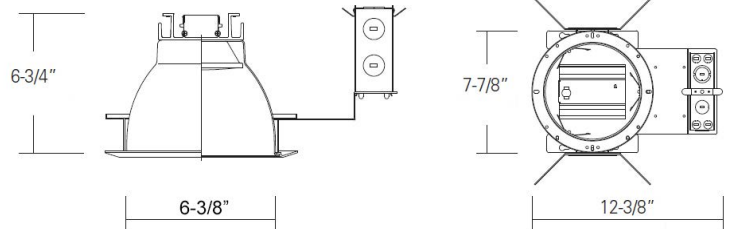

8124H

120V-277V Universal Voltage

Catalog #:		Type
Project:		Date
Prepared by:		

6" LED Architectural Housing

DESCRIPTION

An ideal solution for efficiency, safety, and flexible design aesthetics. The 8124H housing and available trims offer balance, power, and efficiency to bring you the options needed to complete a variety of high-end residential, multi-family, or commercial projects with a reliable and modern LED down light solution.

DESIGN FEATURES

Electrical

- 120V-277V Universal Voltage
- Housing Output Options:
  - 14W | 1150 lms (delivered)
  - 23W | 1950 lms (delivered)
  - 30W | 2720 lms (delivered)
  - 45W | 3640 lms (delivered)
- 3000K | 3500K | 4000K
- 80 CRI | 50,000 hour projected life
- Dimmable TRIAC, ELV, and 0-10V DC dimming

Housing

- Sturdy aluminum construction
- Suitable for use in new construction applications
- Junction Box listed for through branch circuit wiring with (5) 3/4" knockouts and easy opening access plate

Available Trims

- 8651HZ - Haze cone reflector
- 8652WH - Haze reflector with White Baffle
- 8653WH - Haze reflector with White Baffle with Lens; Wet Listed

Emergency (-EM) Option

- RP Lighting 4782EM emergency battery factory installed
- Emergency Battery Output = 9W
- Emergency Lumen Output = 9W x Fixture L/W

Certifications

- cCSAus Listed for damp location (wet trim available)
- Energy Star Listed
- LED Lamp: 5 Year Limited Warranty
- Other Components: 1 Year Limited Warranty

ORDERING GUIDE

Example: 8124HIC-30-40-EM

Model #	Wattage	CCT	Emergency
8124HIC			
8124HIC	-14 : 14W -23 : 23W -30 : 30W -45 : 45W	-30 : 3000K -35 : 3500K -40 : 4000K	blank no EM option -EM : adds Battery Pack

TEL: 800.937.6925 | Fax: 800.207.9509 | www.rplighting.com

Specifications and dimensions subject to change without notice.

7/2/24 R3

RP LIGHTING • FANS

8124H - 6" LED Architectural Housing & Trims