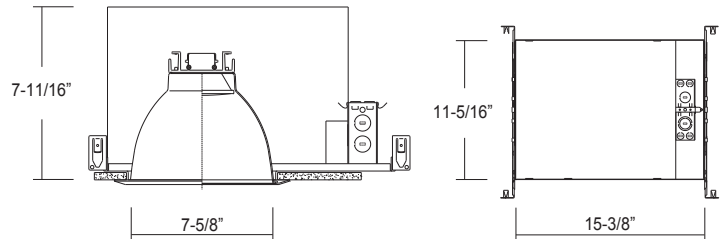

8125HIC

120V-277V Universal Voltage

Catalog #:		Type
Project:		Date
Prepared by:		

8" LED IC Airtight Frame-In

DESCRIPTION

An ideal solution for efficiency, safety, and flexible design aesthetics. The 8125HIC housing and available trims offer balance, power, and efficiency to bring you the options needed to complete a variety of high-end residential, multi-family, or commercial projects with a reliable and modern LED down light solution.

Housing

- Sturdy aluminum construction
- Suitable for use in new construction applications
- Junction Box listed for through branch circuit wiring with (5) 3/4" knockouts and easy opening access plate
- Heavy gauge captive bar hangers included for ceiling joist or suspended "T" construction
- Bar hangers are adjustable to 24" with 4 captive nails included