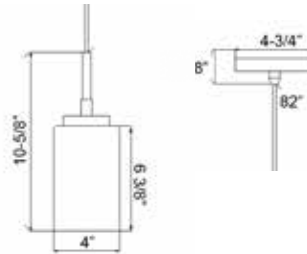

INSTALLATION

Quick and easy, one-person ceiling mount installation
 Adjustable length - max length: 72"
 Equip with canopy and universal mounting bracket

LENS

Clear acrylic lens protects LEDs
 Frosted opal glass: 4430G

FINISH

Available in brushed nickel

DESIGN SPECIFICATIONS

LAMP HEIGHT : 6 3/8"
 LAMP WIDTH : 4"
 MAX LENGTH : 72"

COLORS

BN

CERTIFICATIONS

cETLus
 5 year limited warranty

ORDERING

Example: 4430-1BN

MODEL #	FINISH
4430-1	BN – Brushed Nickel

Specifications and dimensions subject to change without notice.