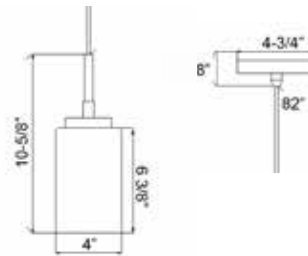

INSTALLATION

Quick and easy, one-person ceiling mount installation
 Adjustable length - max length: 72"
 Equip with canopy and universal mounting bracket

LENS

Clear acrylic lens protects LEDs
 Frosted opal glass: 4430G

FINISH

Available in oil rubbed bronze

DESIGN SPECIFICATIONS

LAMP HEIGHT : 6 3/8"
 LAMP WIDTH : 4"
 MAX LENGTH : 72"

COLORS

CERTIFICATIONS

cETLus
 5 year limited warranty

ORDERING