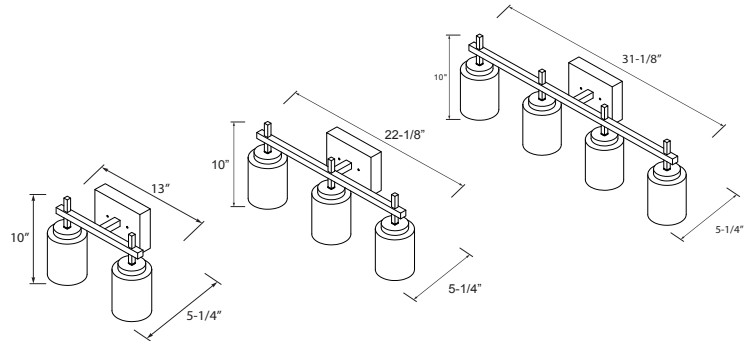

4904

120V

Catalog #:		Type
Project:		Date
Prepared by:		

Integral LED Round Shade Vanity Lights

DESCRIPTION

See yourself in the best light with the 4904 Series Integral LED Vanity Light. This stylish vanity ranges from 2-light to 4-light configurations, is damp location rated, energy efficient, and powerful enough to light up even the darkest bathrooms.

DESIGN FEATURES

Construction

- Heavy duty, stainless steel construction
- Frosted opal glass

Electrical

- 120V-60Hz
- Integral LED light source
- Dimmable TRIAC or ELV, 10-100%
- 50,000 hour projected life
- 4904-2: 2-light | 15W | 1050 lms (Delivered)
- 4904-3: 3-light | 24W | 1755 lms (Delivered)
- 4904-4: 4-light | 30W | 2110 lms (Delivered)
- 3000K | 80 CRI

Installation

- For wall mount applications
- 5" x 6" Canopy and Mounting Plate included for installations with 3" or 4" J-Box applications
- Fixture can be mounted with glass shades facing up or down

Dimensions