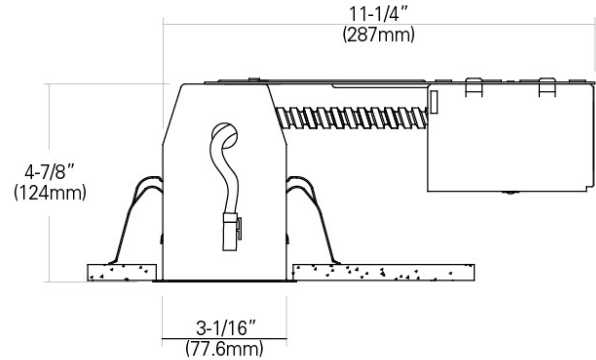

8317HR

120V

Catalog #:		Type
Project:		Date
Prepared by:		

3" LED IC Rated Remodel

3" LED Non-IC Remodel

DESCRIPTION

An ideal solution for efficiency, safety, and flexible design aesthetics. Designed for use in shallow ceiling applications with 2x6 ceiling joist. Balances efficiency and cost to bring you the options needed to complete a variety of residential, remodel or commercial projects with a reliable and modern LED down light solution.

DESIGN FEATURES

Housing

- Sturdy steel construction
- Suitable for use in remodel applications
- 4-7/8" height allows use in 2"X 6" joist construction
- Adjusts to accommodate up to 1-1/4" ceiling thickness

Dimensions

- Housing: H 4-7/8" x L 11-1/4" x W 3-5/16"
- Opening: 3-1/16"

ORDERING GUIDE

Example: 8317HR

Model #	
8317HR	
8317HR 120V	See Page 2 for Available Trims Trims Sold Separately

TEL: 800.937.6925 | Fax: 800.207.9509 | www.rplighting.com