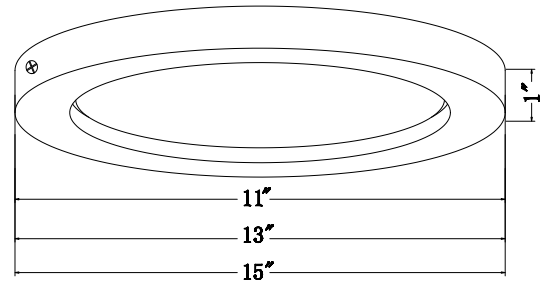

## 11" / 13" / 15" Flat Lens Thin Profile

Brushed Nickel (BN)

Oil Rubbed Bronze (OB)

White (WH)

#### Dimensions

- 11": 11" W x 1" H
- 13": 13" W x 1" H
- 15": 15" W x 1" H