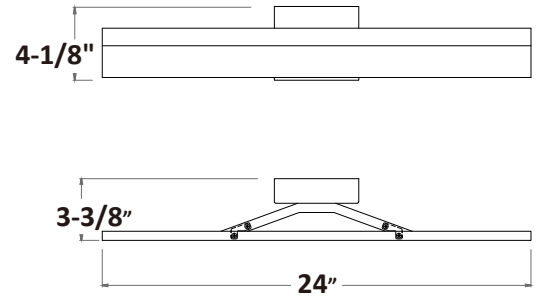

4905

120V

| | | |
|--------------|--|------|
| Catalog #: | | Type |
| Project: | | Date |
| Prepared by: | | |

Linear Edge-lit Ribbon Vanity Light

DESCRIPTION

An elegant design that allows for many different types of applications such as a vanity light in a small bathroom or a sconce down a longer hallway. The acrylic edge-lit diffuser is slim but delivers just the right amount of light for your space.

DESIGN FEATURES

Construction

- Durable metal backbox, arm, frame
- Slim, edge-lit acrylic diffuser

Electrical

- 120V-60Hz
- Dimmable TRIAC or ELV, 10-100%
- 50,000 hour projected life
- 22W | 1500 lms (delivered)
- 3000K | 80 CRI

Installation

- Mounting bracket included to fit most 4" J-Box applications

Dimension

- 24" L x 4-1/8" H x 3-5/8" W

Certifications

- cETLus listed for damp location
- LED Lamp: 5 Year Limited Warranty
- Other Components: 1 Year Limited Warranty