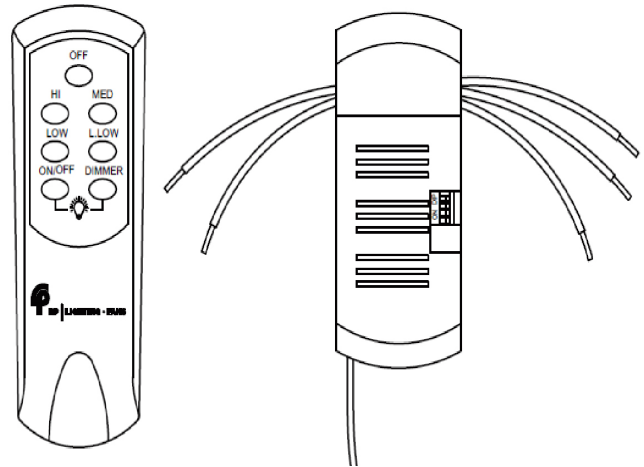

RC-6

120V-60Hz

Catalog #:		Type
Project:		Date
Prepared by:		

Fan / Light Remote Control

DESCRIPTION

The RC-6 Fan control that provides noise-free fan operation at 4 speeds with on/off/dimmer light control.

DESIGN FEATURES

Features

- 4 Speeds control: Light on/off and LED dimmer function
- Canopy mount

Electrical

- 120V/ 60Hz
- 3 Wire Installation
- Full range light dimming
- 4 Speed Fan Control
- On / Off Light Control
- LED: at lowest 5W
- Fan Speed Capacitor: Med Speed: 8uF+6uF | Low Speed: 8uF | Low Speed: 6uF
- Remote requires 2 x AA battery (not included)
- Full range of light dimming from off to full bright at distances of up to 20 feet

Finish

- Available in White

Certifications

- cULus Listed

ORDERING

Example: RC-6WH

Model #	Finish
RC-6	
RC-6	WH : White